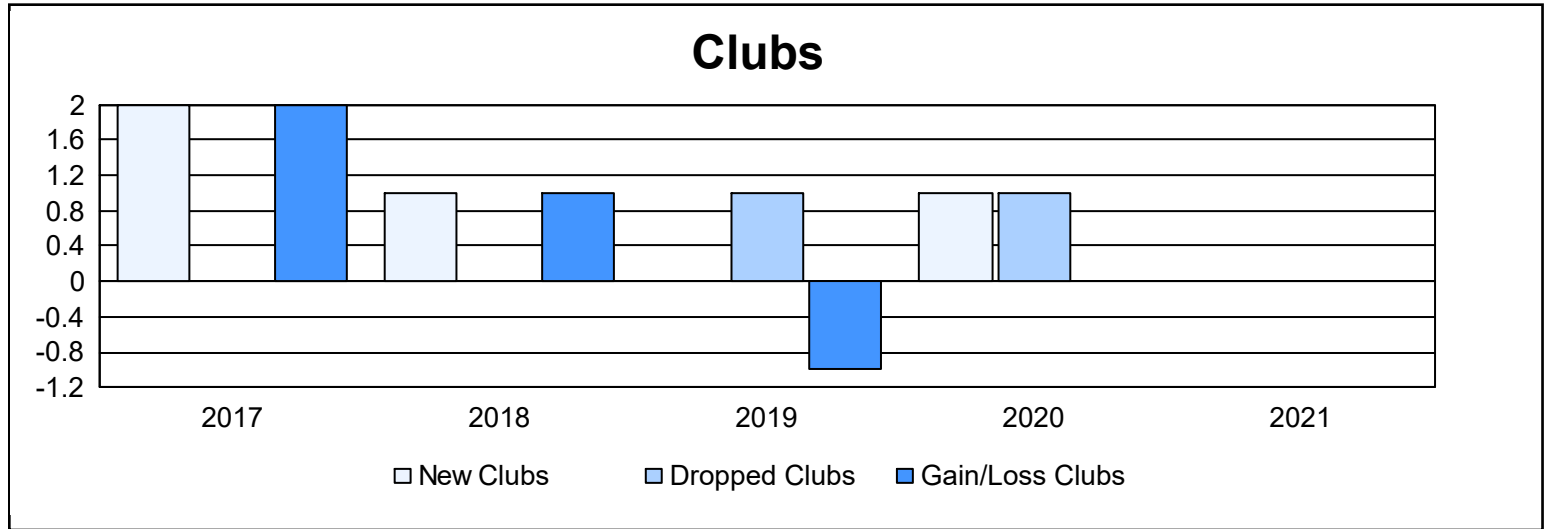

Year	New Clubs	Dropped Clubs	Gain/ Loss Clubs	New Members	Charter Members	Reinstate Members	Transfer Members	Total Member Added	Total Members Dropped	Gain/ Loss Members
2016-2017	2	0	2	109	43	6	4	162	139	23
2017-2018	1	0	1	109	21	1	8	139	169	-30
2018-2019	0	1	-1	74	1	7	3	85	114	-29
2019-2020	1	1	0	111	22	1	3	137	140	-3
2020-2021	0	0	0	98	1	5	2	106	152	-46
<b>Average</b>	<b>1</b>	<b>0</b>	<b>0</b>	<b>100</b>	<b>18</b>	<b>4</b>	<b>4</b>	<b>126</b>	<b>143</b>	<b>-17</b>

### Membership Composition June 2021 Cumulative