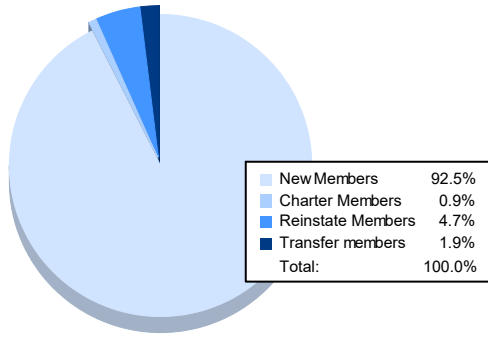

Year	New Clubs	Dropped Clubs	Gain/ Loss Clubs	New Members	Charter Members	Reinstate Members	Transfer Members	Total Member Added	Total Members Dropped	Gain/ Loss Members
2016-2017	2	0	2	109	43	6	4	162	139	23
2017-2018	1	0	1	109	21	1	8	139	169	-30
2018-2019	0	1	-1	74	1	7	3	85	114	-29
2019-2020	1	1	0	111	22	1	3	137	140	-3
2020-2021	0	0	0	98	1	5	2	106	152	-46
<b>Average</b>	<b>1</b>	<b>0</b>	<b>0</b>	<b>100</b>	<b>18</b>	<b>4</b>	<b>4</b>	<b>126</b>	<b>143</b>	<b>-17</b>

### Membership Composition June 2021 Cumulative