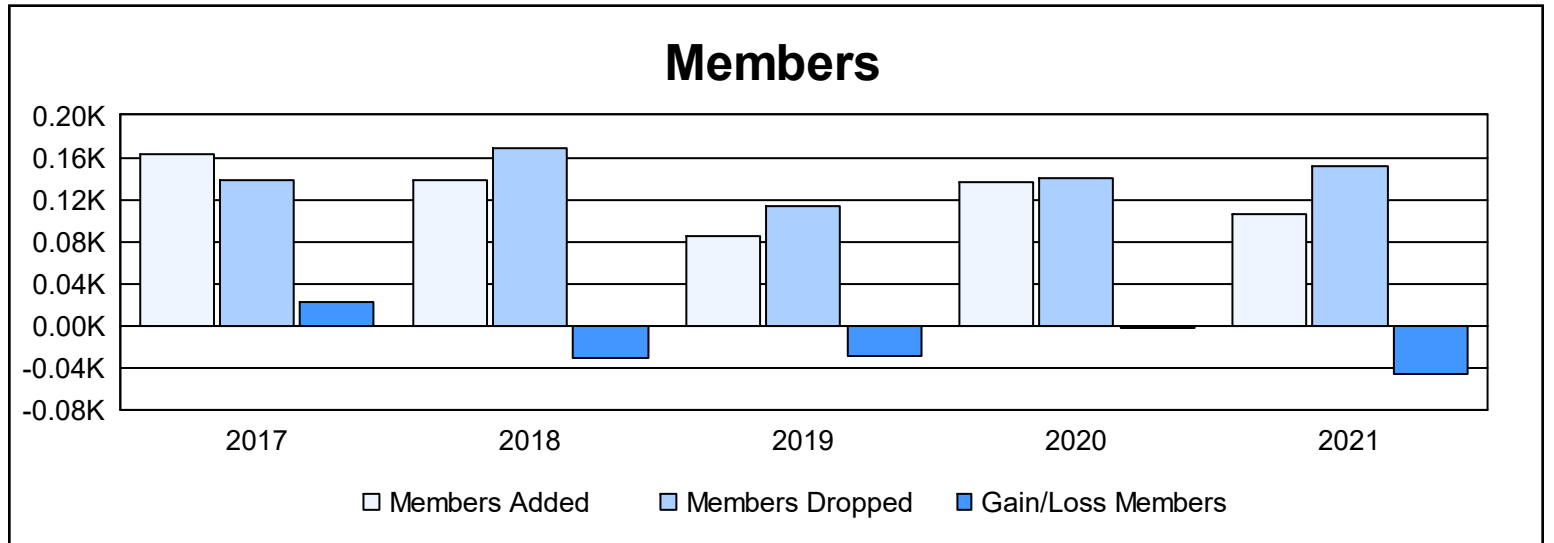

Year	New Clubs	Dropped Clubs	Gain/ Loss Clubs	New Members	Charter Members	Reinstate Members	Transfer Members	Total Member Added	Total Members Dropped	Gain/ Loss Members
2016-2017	2	0	2	109	43	6	4	162	139	23
2017-2018	1	0	1	109	21	1	8	139	169	-30
2018-2019	0	1	-1	74	1	7	3	85	114	-29
2019-2020	1	1	0	111	22	1	3	137	140	-3
2020-2021	0	0	0	98	1	5	2	106	152	-46
<b>Average</b>	<b>1</b>	<b>0</b>	<b>0</b>	<b>100</b>	<b>18</b>	<b>4</b>	<b>4</b>	<b>126</b>	<b>143</b>	<b>-17</b>

### Membership Composition June 2021 Cumulative